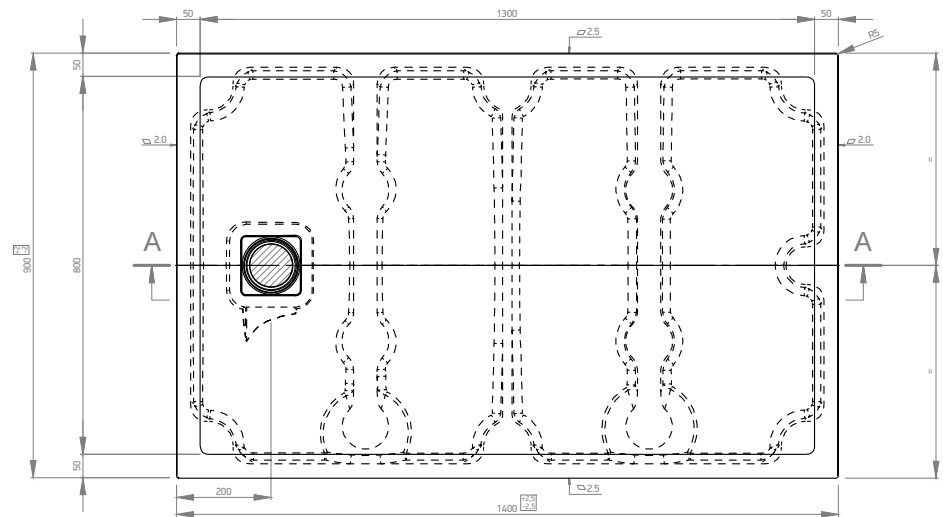

D 1:5

Bottom view

 MARMY COLORFUL SHOWERTRAYS		Name:		
		BASALTO – 90x140		
Material:		Item NR.:		
		80 8111 90 14 XX		
MINERAL COMPOSITE	Finish:	Visible height:	Weight:	Scale:
	BASALTO - SLATE	3 cm	48 kg	1:16