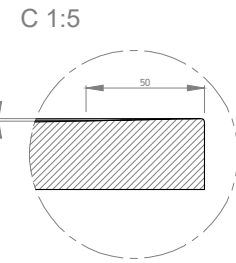

D 1:5

Bottom view

 MARMY COLORFUL SHOWERTRAYS		Name:		
		BASALTO – 90x140		
Material:		Item NR.:		
		80 8111 90 14 XX		
MINERAL COMPOSITE	Finish:	Visible height:	Weight:	Scale:
	BASALTO - SLATE	3 cm	48 kg	1:16