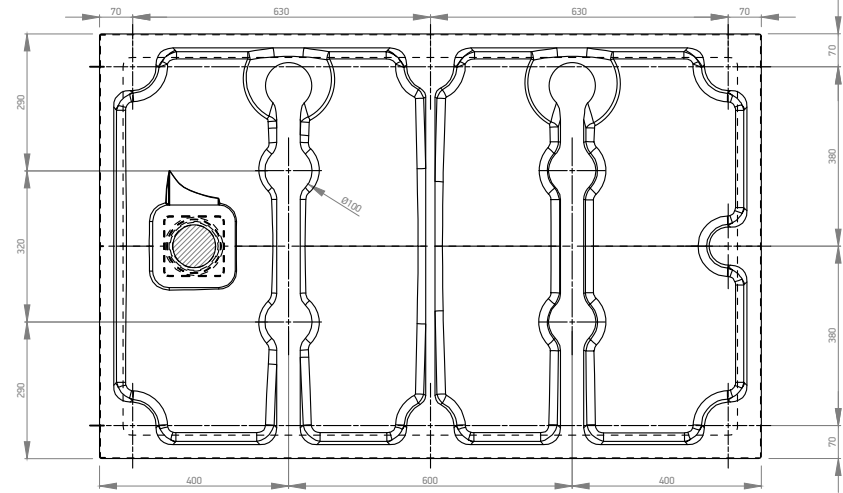

D 1:5

Bottom view

 MARMY COLORFUL SHOWERTRAYS		Name:		
		BASALTO – 90x140		
Material:		Item NR.:		
		80 8111 90 14 XX		
MINERAL COMPOSITE	Finish:	Visible height:	Weight:	Scale:
	BASALTO - SLATE	3 cm	48 kg	1:16