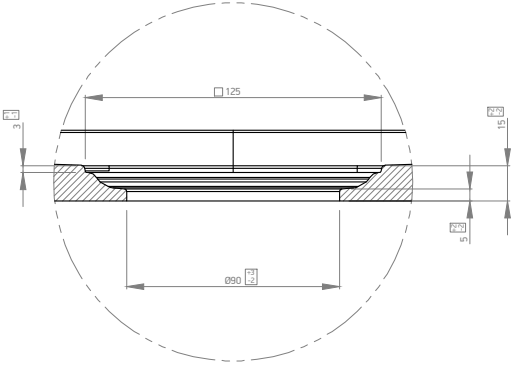

D 1:5

Bottom view

 MARMY COLORFUL SHOWERTRAYS		Name:		
		BASALTO – 90x140		
Material:		Item NR.:		
		80 8111 90 14 XX		
MINERAL COMPOSITE	Finish:	Visible height:	Weight:	Scale:
	BASALTO - SLATE	3 cm	48 kg	1:16