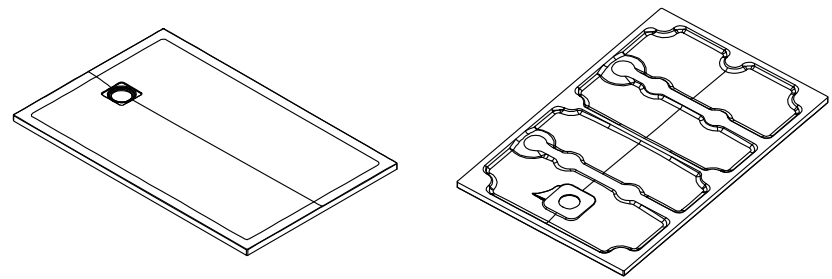

D 1:5

Bottom view

 MARMY COLORFUL SHOWERTRAYS		Name:		
		BASALTO – 90x140		
Material:		Item NR.:		
		80 8111 90 14 XX		
MINERAL COMPOSITE	Finish:	Visible height:	Weight:	Scale:
	BASALTO - SLATE	3 cm	48 kg	1:16