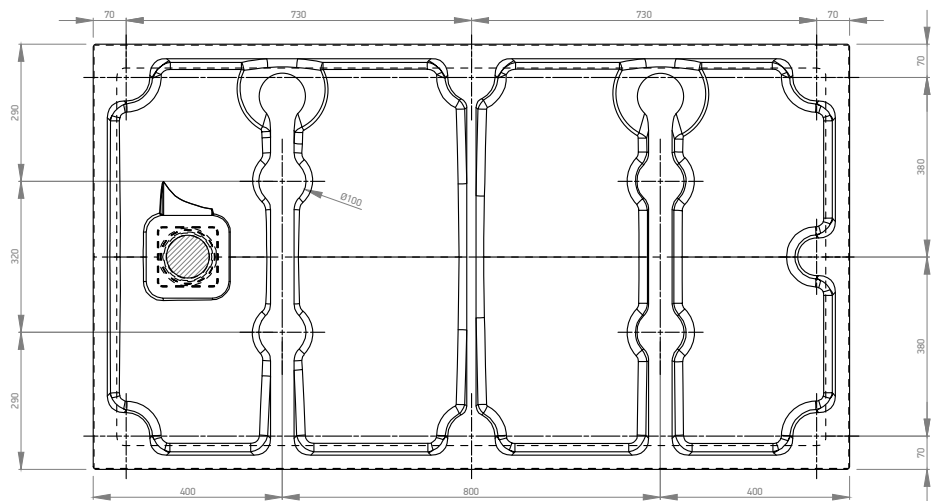

Bottom view

 MARMY COLORFUL SHOWERTRAYS		Name:		
		BASALTO – 90x160		
Material:		Item NR.:		
		80 8117 90 16 XX		
MINERAL COMPOSITE	Finish: BASALTO - SLATE	Visible height:	Weight:	Scale:
		3 cm	52 kg	1:16