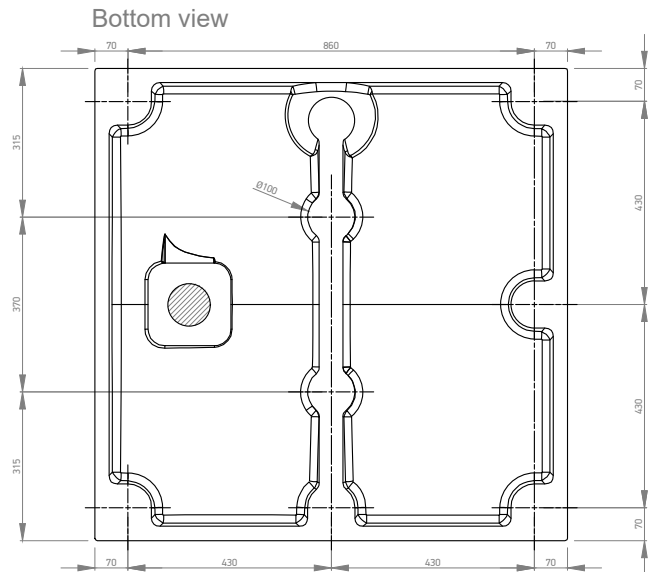

D 1:5

 MARMY [®] COLORFUL SHOWERTRAYS		Name:			
		BASALTO - 100x100			
Material:		Item NR.:			
		80 8121 10 10 XX			
		Visible height:	Weight:	Scale:	
MINERAL COMPOSITE		BASALTO - SLATE	3 cm	38 kg	1:16