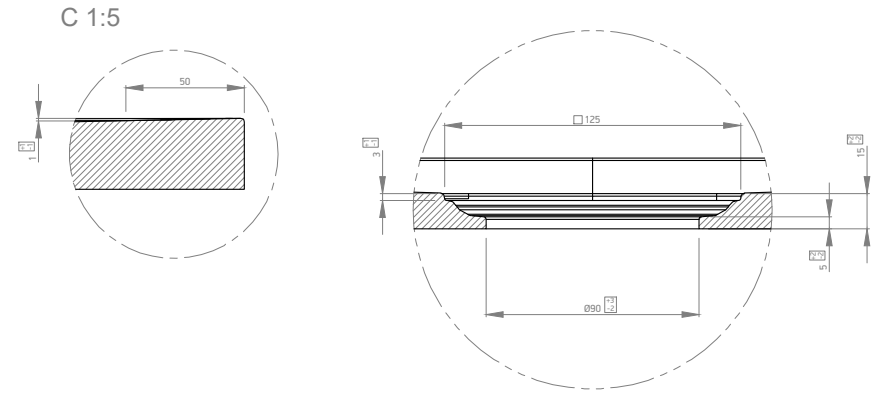

D 1:5

 MARMY [®] COLORFUL SHOWERTRAYS		Name:			
		BASALTO - 100x100			
Material:		Item NR.:			
		80 8121 10 10 XX			
		Visible height:	Weight:	Scale:	
MINERAL COMPOSITE		BASALTO - SLATE	3 cm	38 kg	1:16