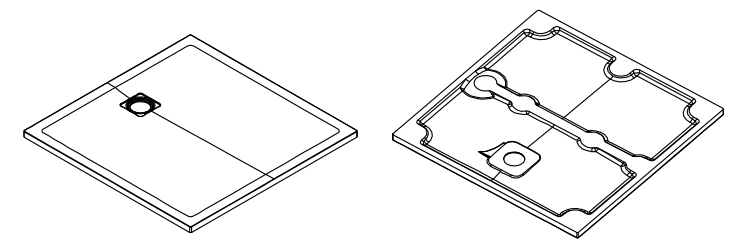

D 1:5

 MARMY [®] COLORFUL SHOWERTRAYS		Name:			
		BASALTO - 100x100			
Material:		Item NR.:			
		80 8121 10 10 XX			
		Visible height:	Weight:	Scale:	
MINERAL COMPOSITE		BASALTO - SLATE	3 cm	38 kg	1:16