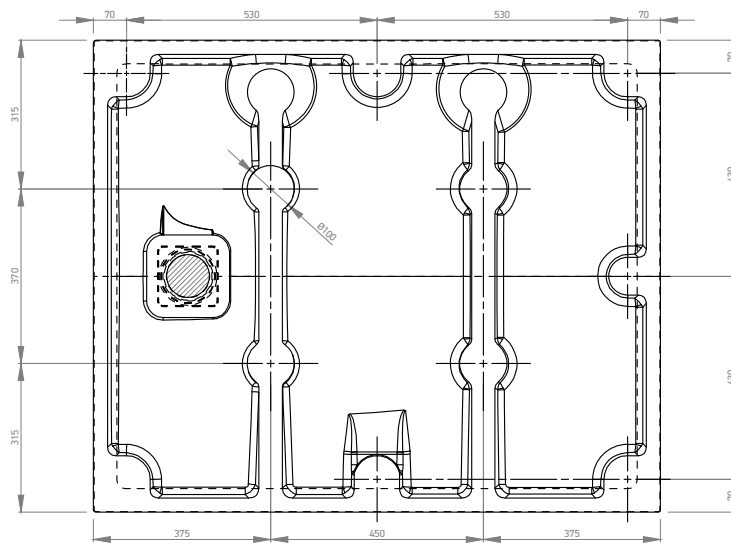

Bottom view

 <b>MARMY</b> COLORFUL SHOWERTRAYS		Name:		
		<b>BASALTO - 100x120</b>		
Material:		Item NR.:		
		<b>80 8120 10 12 XX</b>		
MINERAL COMPOSITE	Finish: BASALTO - SLATE	Visible height:	Weight:	Scale:
		3 cm	44 kg	1:16