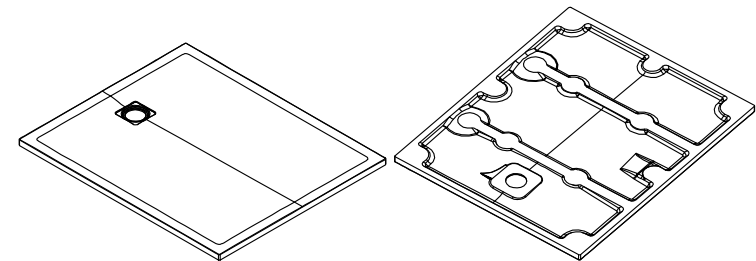

Bottom view

 <b>MARMY</b> COLORFUL SHOWERTRAYS		Name:		
		<b>BASALTO - 100x120</b>		
Material:		Item NR.:		
		<b>80 8120 10 12 XX</b>		
MINERAL COMPOSITE	Finish: BASALTO - SLATE	Visible height:	Weight:	Scale:
		3 cm	44 kg	1:16