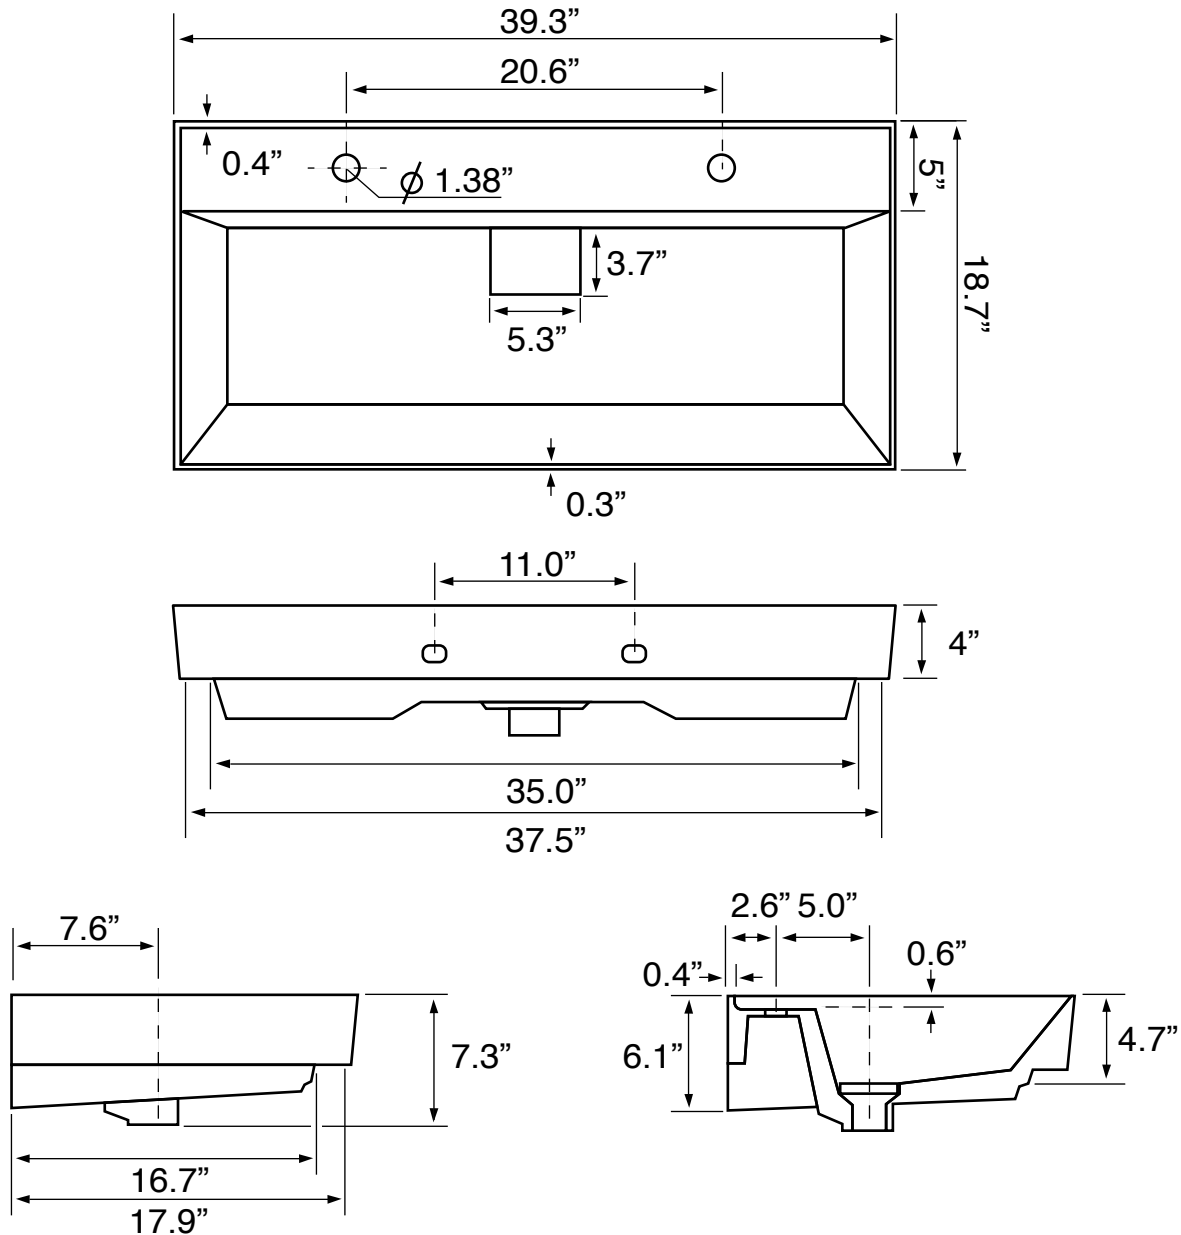

Sharp CeraStyle 037600-U

Wall Mounted/Drop In Bathroom Sink

Technical Information

Bowl type:	Single
Installation:	Wall mounted Drop In
Bowl dimensions:	Length: 37.7" Width: 13.7" Depth: 4.7"
Drain hole:	1.75"
Faucet hole:	1.38"
Hole configurations:	2
Weight:	40 lbs

Notes

Install this product according to the installation instructions.

Includes mounting hardware.