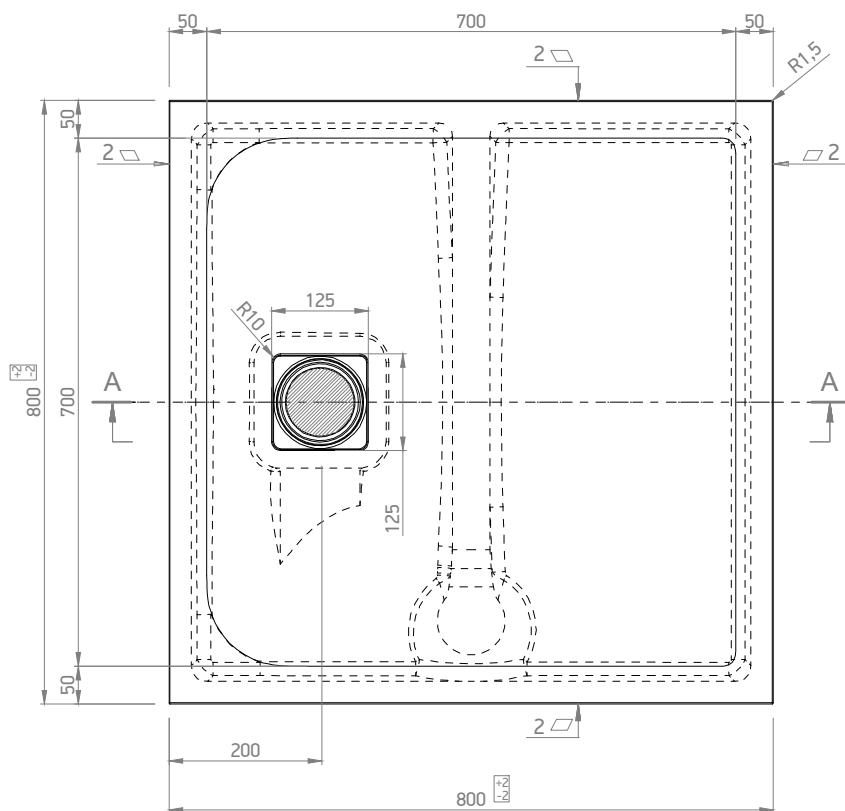

C 1:4

MARMY

Material:
MINERAL SOLID

www.marmy.eu

Finish:
PIETRA - SLATE

Name:

PIETRA SQUARE - 80x80

Item NR.:

80 7638 80 80 XX

Visible height:

3 cm

Weight:

23 kg

Scale:

1:10