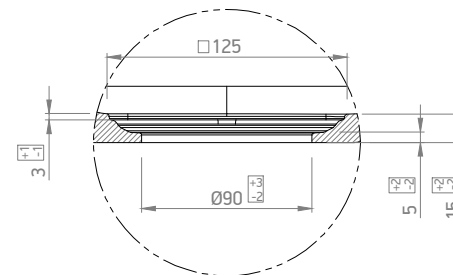

C 1:4

MARMY

Material:
MINERAL SOLID

www.marmy.eu

Finish:
PIETRA - SLATE

Name:

PIETRA SQUARE - 80x80

Item NR.:

80 7638 80 80 XX

Visible height:

3 cm

Weight:

23 kg

Scale:

1:10