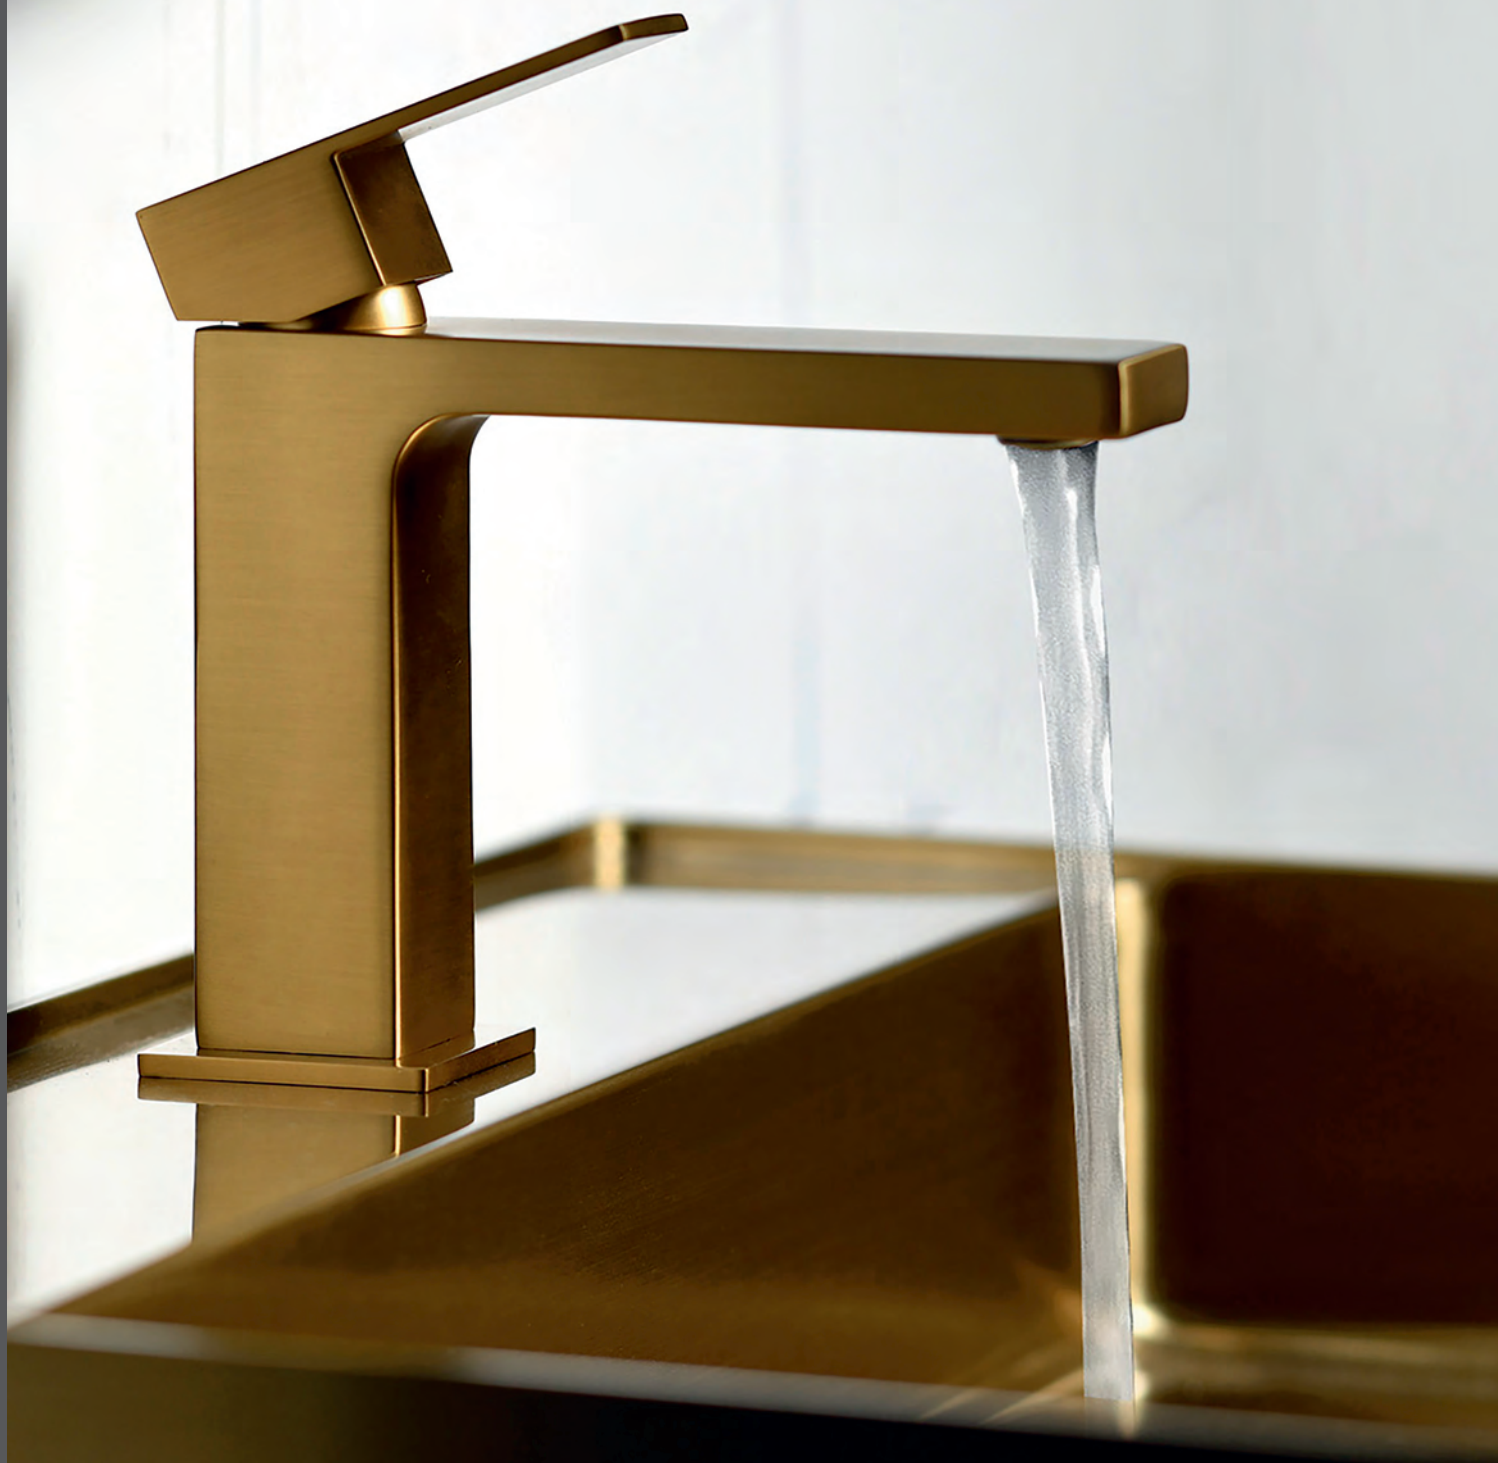

C S A P T E L E P E K

C U B E M I X