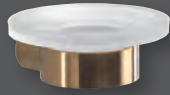

KIEGÉSZÍTŐK

art. PI1188