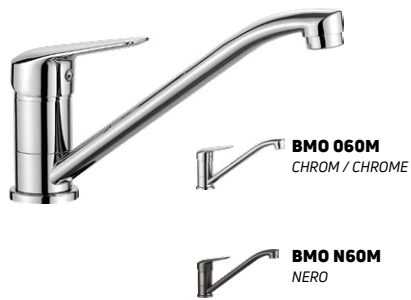

Kitchen tap - ECO-aerator 5 U/min

BCAE062M
CHROM / CHROME

BORO

Bateria kuchenna

Kitchen tap

Bateria kuchenna

Kitchen tap

Bateria kuchenna ścienna

Kitchen tap, wall-mounted

BORO

Bateria kuchenna z dźwignią Clinic

Kitchen tap, with Clinic lever

CORIO

Bateria kuchenna

Kitchen tap

BFC 060M