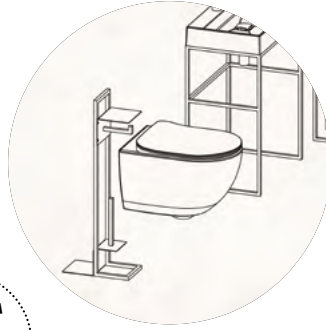

ADM N801 - NERO

1. ADM N801
2. ADM A912
3. ADM A512

Toilet paper stand, with shelf

dimensions: 800 x 305 x 160 mm

ADM N242 - NERO

TOILET BRUSH
(ADM N712)
SOLD
SEPARATELY

2 POSSIBILITIES
OF USE

ADM N52K