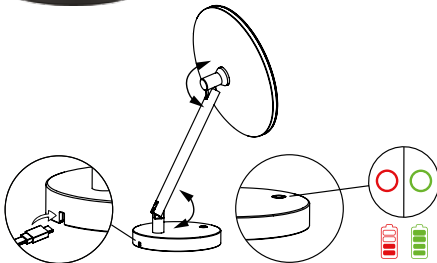

1. ADI R812
2. ADI N732

Standing mirror with LED light

dimensions: Ø220 x Ø140 x 392 mm

- ADI Z812 - GOLD
- ADI 0812 - CHROME
- ADI N812 - NERO
- ADI R812 - ROSE GOLD

Wall-mounted mirror

dimensions: 650 x 700 x 10 mm

ADI E841