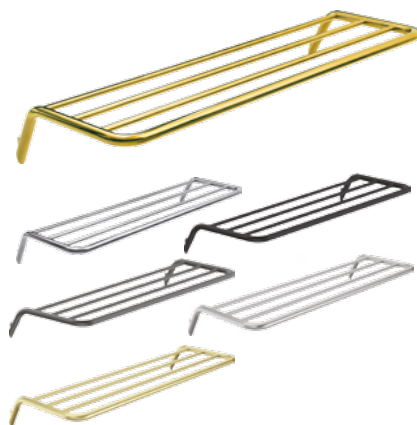

Wall-mounted towel rail

dimensions: $62 \times 226 \times 216$ mm

ADI Z611 - GOLD

ADI O611 - CHROME

ADI N611 - NERO

ADI D611 - TITANIUM

ADI F611 - BRUSHED STEEL

ADI R611 - BRUSHED GOLD

Ribbed shelf

dimensions: $89 \times 616 \times 246$ mm

ADI Z531 - GOLD

ADI O531 - CHROME

ADI N531 - NERO

ADI D531 - TITANIUM

ADI F531 - BRUSHED STEEL

ADI R531 - BRUSHED GOLD

1. ADI Z111
2. ADI Z611

Wall-mounted towel rail

dimensions: 60 x 616 x 113 mm

- ADI Z621 - GOLD
- ADI O621 - CHROME
- ADI N621 - NERO
- ADI D621 - TITANIUM
- ADI F621 - BRUSHED STEEL
- ADI R621 - BRUSHED GOLD