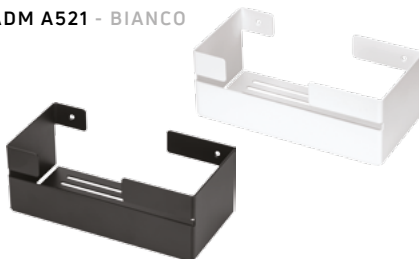

ADM A611 - BIANCO

**Towel rail, 60 cm**

dimensions: 602 x 106 x 30 mm

ADM N621 - NERO

ADM A621 - BIANCO

**Double corner shelf**

dimensions: 291 x 208 x 335 mm

ADM N541 - NERO

**Corner shelf**

dimensions: 291 x 208 x 85 mm

ADM N531 - NERO

ADM A531 - BIANCO

**Wall-mounted shelf**

dimensions: 398 x 108 x 35 mm

ADM N511 - NERO

ADM A511 - BIANCO

**Tall shelf**

dimensions: 240 x 115 x 90 mm

ADM N521 - NERO

ADM A521 - BIANCO

**Floor-standing hanger,
double**

dimensions: 800 x 400 x 200 mm

ADM N622 - NERO

**Floor-standing hanger,
with shelf**