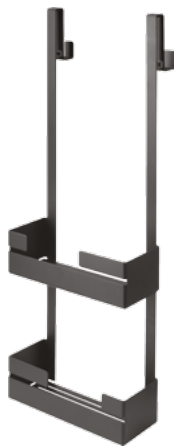

dimensions: 80 x 80 x 416 mm

ADM N712 - NERO
ADM A712 - BIANCO

Shower cabin shelves include glass protection, maximum glass thickness 11 mm, for installation on fixed cabin walls and walk-in cabins.

Shower cabin shelf, type A

dimensions: 300 x 105 x 761 mm

ADM N52K - NERO

ADM A52K - BIANCO

Shower cabin shelf, type C

dimensions: 250 x 100 x 760 mm

ADM N54K - NERO

Hook, triple

dimensions: 57 x 55 x 58 mm

ADM N13K - NERO

**Tumbler**

dimensions: 81 x 77 x 100 mm

ADM A912 - BIANCO

**Soap dish**

dimensions: 128 x 25 x 86 mm

ADM N411 - NERO
ADM A411 - BIANCO

**Toothbrush holder**

dimensions: 124 x 59 x 100 mm

ADM A922 - BIANCO

**Tray**

dimensions: 270 x 105 x 27 mm

ADM N512 - NERO
ADM A512 - BIANCO

Towel rail, 30 cm

dimensions: 301 x 106 x 30 mm

ADM N611 - NERO