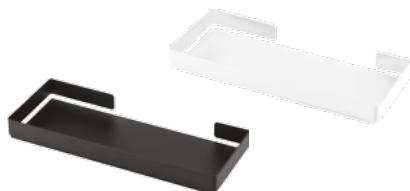

Tray

dimensions: 270 x 105 x 27 mm

ADM N512 - NERO
ADM A512 - BIANCO