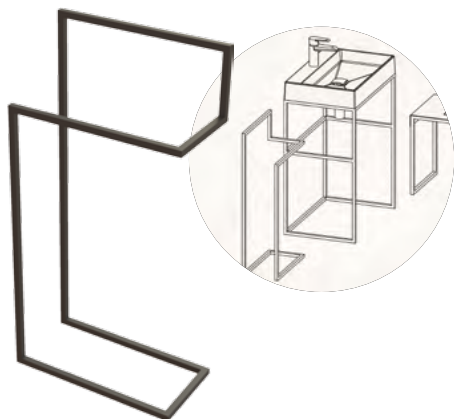

**Corner shelf**

dimensions: 291 x 208 x 85 mm

ADM N531 - NERO

ADM A531 - BIANCO

**Wall-mounted shelf**

dimensions: 398 x 108 x 35 mm

ADM N511 - NERO

ADM A511 - BIANCO

**Tall shelf**

dimensions: 240 x 115 x 90 mm

ADM N521 - NERO

ADM A521 - BIANCO

**Floor-standing hanger,
double**

dimensions: 800 x 400 x 200 mm

ADM N622 - NERO

**Floor-standing hanger,
with shelf**