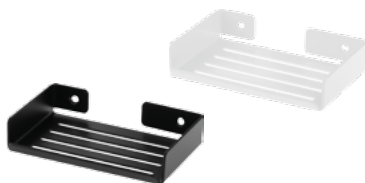

ADM N13K - NERO

**Tumbler**

dimensions: 81 x 77 x 100 mm

ADM A912 - BIANCO

**Soap dish**

dimensions: 128 x 25 x 86 mm

ADM N411 - NERO
ADM A411 - BIANCO

**Toothbrush holder**