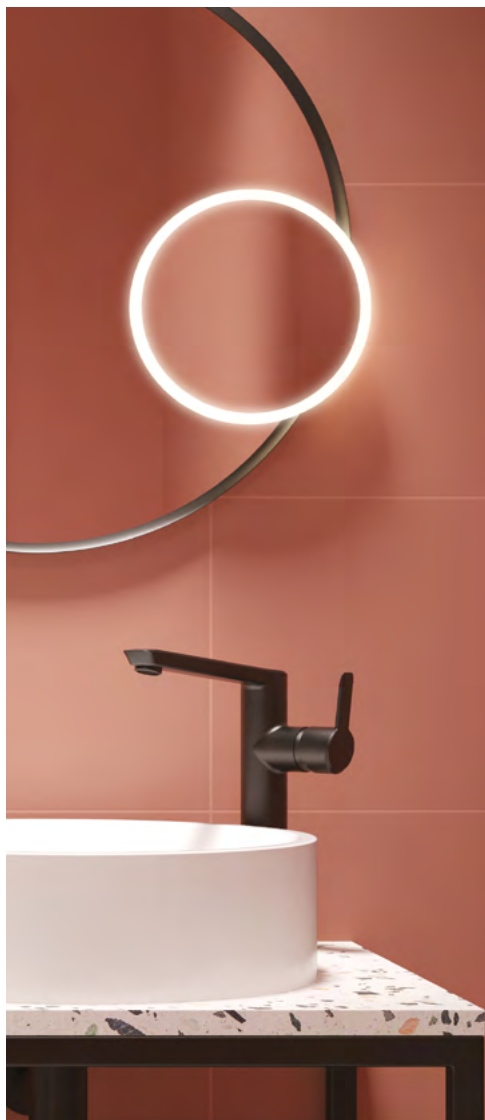

ROUND

high quality material:
brass and stainless
steel

hidden fitting
elements and
mounting kit
included

multifunctional
solutions

easy cleaning

timeless design

ADR 0511

ROUND

Classic and subtle shapes in a universal edition. Slick lines with a delicate rounded accent will help you arrange your ideal bathroom space.

Single hook

dimensions: 28 x 50 x 50 mm

ADR 0111 - CHROME

ADR N111 - NERO