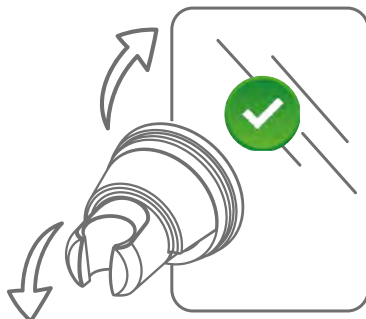

Toilet roll holder
with suction cup

ANH 004K - CHROME

Towel rail with two suction cups
480 x 60 x 55 mm

ANH 005K - CHROME

holds thanks to adhesive forces and underpressure

reusable at any time

no tools required