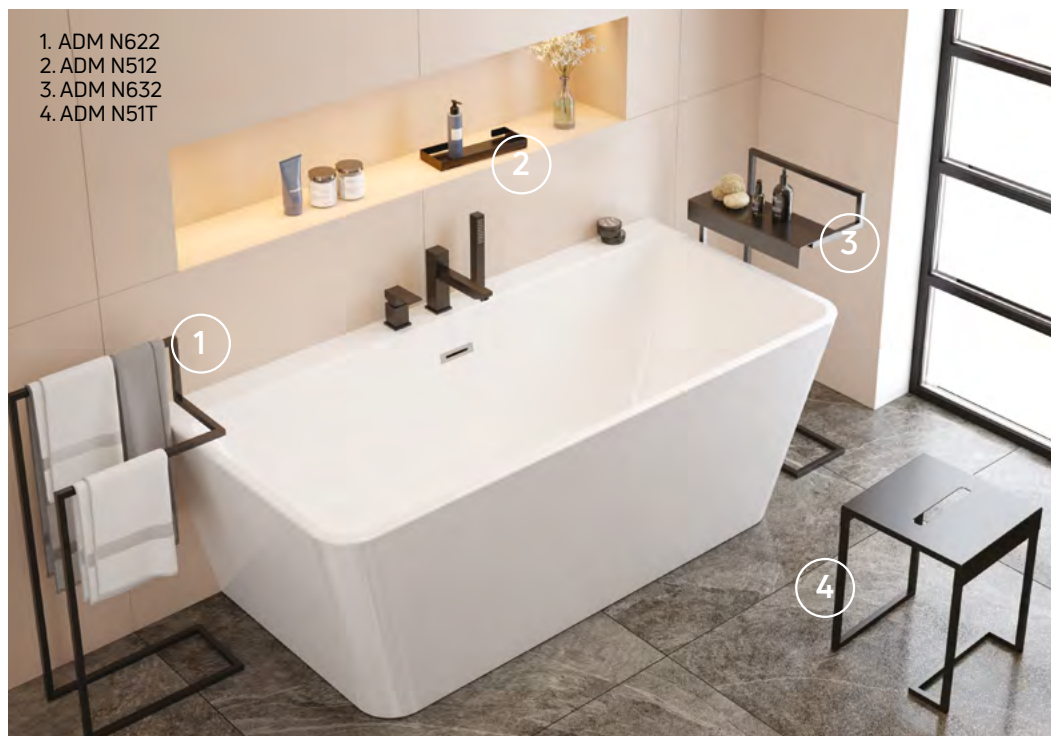

1. ADM N622
2. ADM N512
3. ADM N632
4. ADM N51T