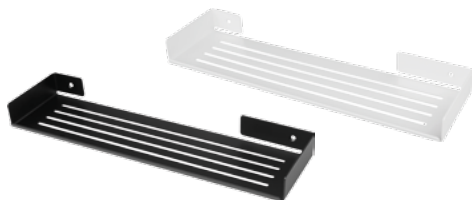

**Corner shelf**

dimensions: 291 x 208 x 85 mm

ADM N531 - NERO

ADM A531 - BIANCO

**Wall-mounted shelf**

dimensions: 398 x 108 x 35 mm

ADM N511 - NERO

ADM A511 - BIANCO

**Tall shelf**

dimensions: 240 x 115 x 90 mm

ADM N521 - NERO

ADM A521 - BIANCO

**Floor-standing hanger,
double**

dimensions: 800 x 400 x 200 mm

ADM N622 - NERO

**Floor-standing hanger,
with shelf**