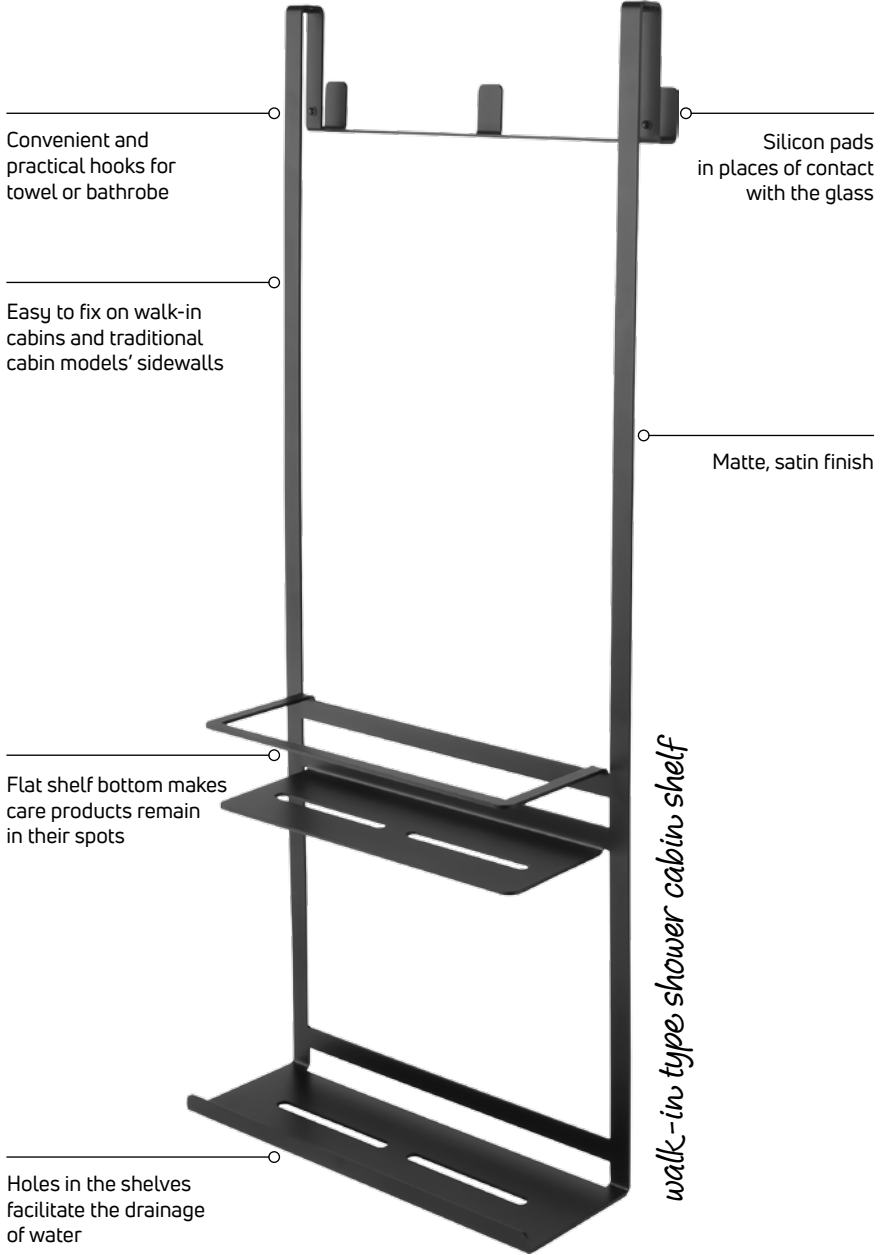

dimensions: 80 x 80 x 416 mm

ADM N712 - NERO
ADM A712 - BIANCO

Shower cabin shelves include glass protection, maximum glass thickness 11 mm, for installation on fixed cabin walls and walk-in cabins.

Shower cabin shelf, type A

dimensions: 300 x 105 x 761 mm

ADM N52K - NERO

ADM A52K - BIANCO

Shower cabin shelf, type C

dimensions: 250 x 100 x 760 mm

ADM N54K - NERO

Hook, triple

dimensions: 57 x 55 x 58 mm

ADM N13K - NERO

**Tumbler**

dimensions: 81 x 77 x 100 mm

ADM A912 - BIANCO

**Soap dish**

dimensions: 128 x 25 x 86 mm

ADM N411 - NERO
ADM A411 - BIANCO

**Toothbrush holder**