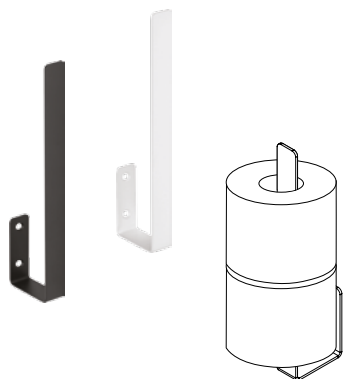

ADM N111 - NERO
ADM A111 - BIANCO

Double hook

dimensions: 125 x 50 x 54 mm

ADM N121 - NERO

Toilet roll holder with shelf

dimensions: 142 x 112 x 76 mm

ADM N221 - NERO
ADM A221 - BIANCO

Toilet roll holder

dimensions: 141 x 67 x 30 mm

ADM N211 - NERO
ADM A211 - BIANCO

1. ADM N211
2. ADM N712

Toilet roll store holder

dimensions: 20 x 215 x 50 mm

ADM N231 - NERO
ADM A231 - BIANCO

Freestanding toilet brush with container

dimensions: 80 x 80 x 416 mm

ADM N712 - NERO
ADM A712 - BIANCO

Shower cabin shelves include glass protection, maximum glass thickness 11 mm, for installation on fixed cabin walls and walk-in cabins.

Shower cabin shelf, type A