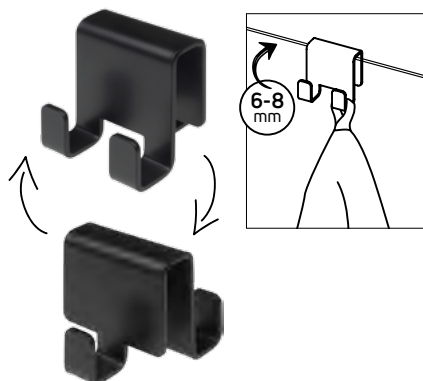

Hook, triple

dimensions: 57 x 55 x 58 mm

ADM N13K - NERO