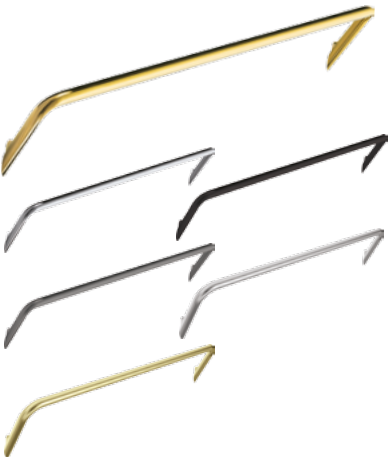

Wall-mounted towel rail

dimensions: 60 x 616 x 113 mm

- ADI Z621 - GOLD
- ADI O621 - CHROME
- ADI N621 - NERO
- ADI D621 - TITANIUM
- ADI F621 - BRUSHED STEEL
- ADI R621 - BRUSHED GOLD