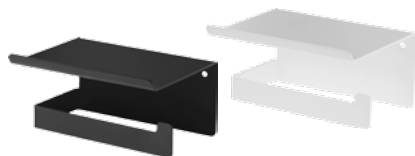

MOKKO

They define style and add character. Forget about cheap trinkets, it's time for nobility of black and white satin. Let a note of extravagance enter your home.

Single hook

dimensions: 20 x 30 x 56 mm

ADM N111 - NERO
ADM A111 - BIANCO

Double hook

dimensions: 125 x 50 x 54 mm

ADM N121 - NERO

Toilet roll holder with shelf

dimensions: 142 x 112 x 76 mm

ADM N221 - NERO
ADM A221 - BIANCO

Toilet roll holder