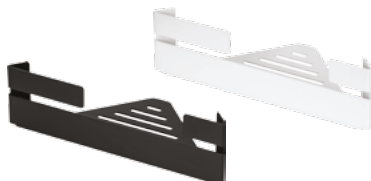

ADM A611 - BIANCO

**Towel rail, 60 cm**

dimensions: 602 x 106 x 30 mm

ADM N621 - NERO

ADM A621 - BIANCO

**Double corner shelf**

dimensions: 291 x 208 x 335 mm

ADM N541 - NERO

**Corner shelf**

dimensions: 291 x 208 x 85 mm

ADM N531 - NERO

ADM A531 - BIANCO

**Wall-mounted shelf**

dimensions: 398 x 108 x 35 mm

ADM N511 - NERO

ADM A511 - BIANCO