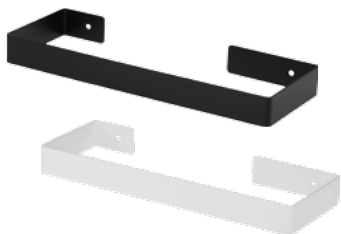

dimensions: 124 x 59 x 100 mm

ADM A922 - BIANCO

**Tray**

dimensions: 270 x 105 x 27 mm

ADM N512 - NERO
ADM A512 - BIANCO

Towel rail, 30 cm

dimensions: 301 x 106 x 30 mm

ADM N611 - NERO

ADM A611 - BIANCO

**Towel rail, 60 cm**

dimensions: 602 x 106 x 30 mm

ADM N621 - NERO

ADM A621 - BIANCO

**Double corner shelf**

dimensions: 291 x 208 x 335 mm

ADM N541 - NERO