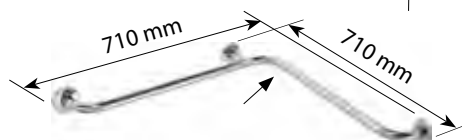

1

Zuhany kapaszkodó, függőleges támasztékkal

Grab bar, L-shape, corner, assembled

2

Kapaszkodó, dupla rögzítés a padlóra

Grab bar, with double floor mounting, assembled

3

Sarok kapaszkodó

Grab bar, corner, assembled

4

Kapaszkodó, L alakú

Grab bar, L-shape, assembled

1

Termék hossza [L] Product length [L]	Felület Finish	Ár Price	Cikkszám Ordering number
jobbos/right	inox polírozott, takaróval/stainless steel polished, with cover	75.000 Ft	301153021
	inox matt, takaróval/stainless steel matthed, with cover	77.000 Ft	301153022
	porszórt fehér, takaróval/komaxit white, with cover	54.000 Ft	301153023
	porszórt fehér, takaró nélkül/komaxit white, without cover	50.000 Ft	301153024
balos/left	inox polírozott, takaróval/stainless steel polished, with cover	75.000 Ft	301154021
	inox matt, takaróval/stainless steel matthed, with cover	79.000 Ft	301154022
	porszórt fehér, takaróval/komaxit white, with cover	54.000 Ft	301154023
	porszórt fehér, takaró nélkül/komaxit white, without cover	50.000 Ft	301154024

2

jobbos/right	inox polírozott, takaróval/stainless steel polished, with cover	77.000 Ft	301153141
	inox matt, takaróval/stainless steel matthed, with cover	81.000 Ft	301153142
	porszórt fehér, takaróval/komaxit white, with cover	48.000 Ft	301153143
	porszórt fehér, takaró nélkül/komaxit white, without cover	37.200 Ft	301153144
balos/left	inox polírozott, takaróval/stainless steel polished, with cover	77.000 Ft	301154131
	inox matt, takaróval/stainless steel matthed, with cover	83.000 Ft	301154132
	porszórt fehér, takaróval/komaxit white, with cover	48.000 Ft	301154133
	porszórt fehér, takaró nélkül/komaxit white, without cover	38.200 Ft	301154134

3