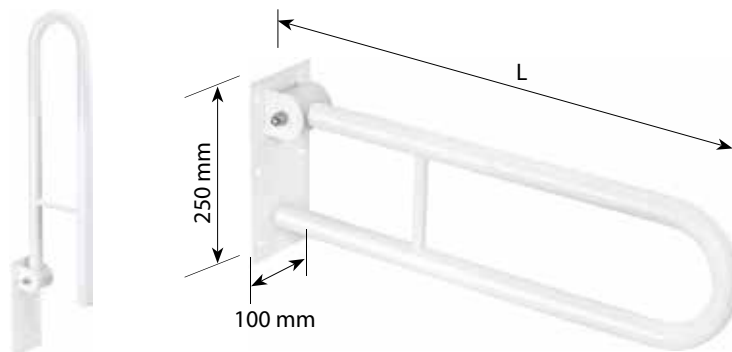

Felhajtható kapaszkodó, U alakú, zárral

Grab bar, U-shape, folding, with lock

3

Termék hossza [L] Product length [L]	Felület Finish	Ár Price	Cikkszám Ordering number
600 mm	porszórt fehér, takaró nélkül/komaxit white, without cover	28.800 Ft	301507804
813 mm	porszórt fehér, takaró nélkül/komaxit white, without cover	29.500 Ft	301507814

4