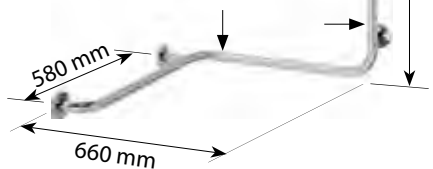

1

Zuhany kapaszkodó, függőleges támasztékkal

Grab bar, L-shape, corner, assembled

2