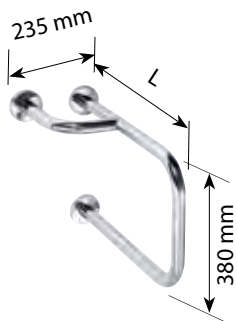

1

Kapaszkodó, dupla rögzítéssel

Grab bar, with double mounting

2