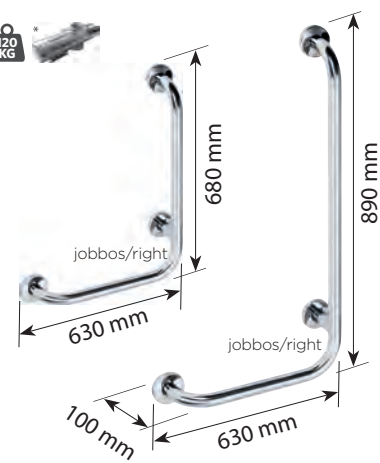

Zuhany kapaszkodó
Shower grab bar

Termék hossza [L] Product length [L]	Felület Finish	ÁR	Cikkszám Ordering number	
1	jobbos/right	inox polírozott, takaróval/stainless steel polished, with cover	75 000 Ft	301122021
		inox matt, takaróval/stainless steel matthed, with cover	77 000 Ft	301122022
		komaxit fehér, takaró nélkül/komaxit white, without cover	50 000 Ft	301122024
		komaxit fehér, takaróval/komaxit white, with cover	53 000 Ft	301122023
	balos/left	inox polírozott, takaróval/stainless steel polished, with cover	75 000 Ft	301112021
		inox matt, takaróval/stainless steel matthed, with cover	77 000 Ft	301112022
		komaxit fehér, takaró nélkül/komaxit white, without cover	50 000 Ft	301112024
		komaxit fehér, takaróval/komaxit white, with cover	53 000 Ft	301112023
2	jobbos/right	inox polírozott, takaróval/stainless steel polished, with cover	77 000 Ft	301122141
		inox matt, takaróval/stainless steel matthed, with cover	80 000 Ft	301122142
		komaxit fehér, takaró nélkül/komaxit white, without cover	36 500 Ft	301122144
		komaxit fehér, takaróval/komaxit white, with cover	47 000 Ft	301122143
	balos/left	inox polírozott, takaróval/stainless steel polished, with cover	77 000 Ft	301112131
		inox matt, takaróval/stainless steel matthed, with cover	83 000 Ft	301112132
		komaxit fehér, takaró nélkül/komaxit white, without cover	37 500 Ft	301112134
		komaxit fehér, takaróval/komaxit white, with cover	47 000 Ft	301112133
3	jobbos/right	inox polírozott, takaróval/stainless steel polished, with cover	55 000 Ft	301122041
	890 mm	inox matt, takaróval/stainless steel matthed, with cover	57 000 Ft	301122042
		komaxit fehér, takaró nélkül/komaxit white, without cover	36 000 Ft	301122044
		komaxit fehér, takaróval/komaxit white, with cover	45 000 Ft	301122043
	balos/left	inox polírozott, takaróval/stainless steel polished, with cover	55 000 Ft	301112041
	890 mm	inox matt, takaróval/stainless steel matthed, with cover	56 000 Ft	301112042
		komaxit fehér, takaró nélkül/komaxit white, without cover	36 000 Ft	301112044
		komaxit fehér, takaróval/komaxit white, with cover	45 000 Ft	301112043
	jobbos/right	inox polírozott, takaróval/stainless steel polished, with cover	53 000 Ft	301112061
	680 mm	inox matt, takaróval/stainless steel matthed, with cover	57 000 Ft	301112062
		komaxit fehér, takaró nélkül/komaxit white, without cover	35 500 Ft	301112064
		komaxit fehér, takaróval/komaxit white, with cover	43 000 Ft	301112063
	balos/left	inox polírozott, takaróval/stainless steel polished, with cover	53 000 Ft	301112071
	680 mm	inox matt, takaróval/stainless steel matthed, with cover	57 000 Ft	301112072
		komaxit fehér, takaró nélkül/komaxit white, without cover	35 500 Ft	301112074
		komaxit fehér, takaróval/komaxit white, with cover	43 000 Ft	301112073