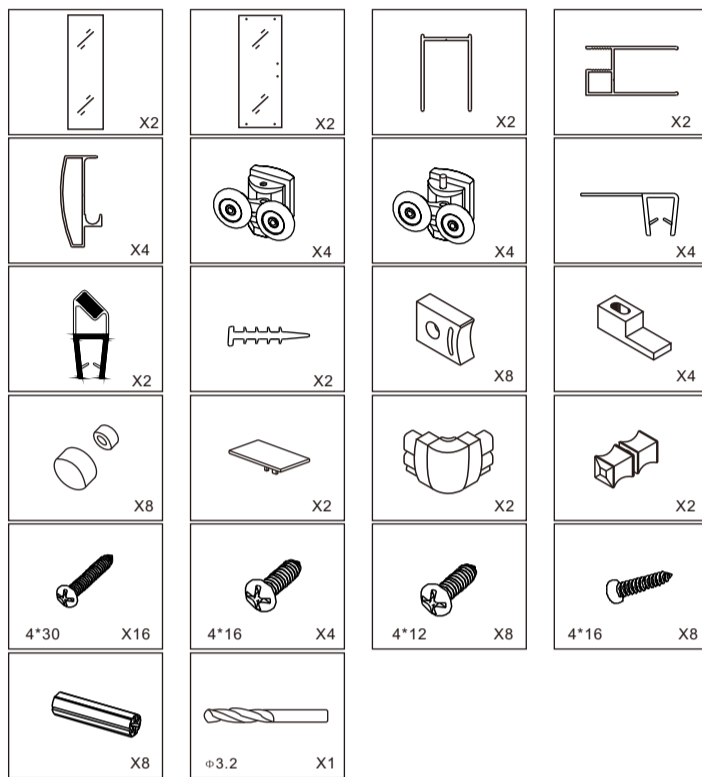

INSTALLATION MANUAL

ATL-506

1

TOOL PICTURE

Accessory list

2

3

4

5

6

7

8

9

10

11

12