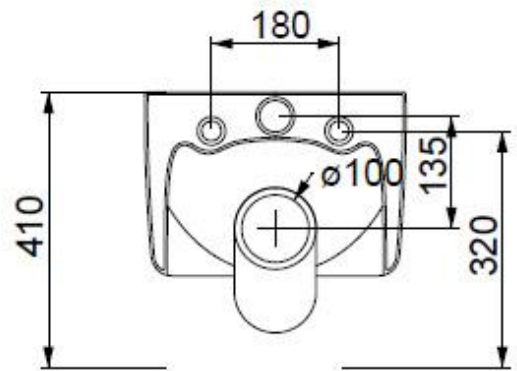

Code: LKWCSO

Vaso Like Smart Clean sospeso

Wc Like Smart Clean wall-hung

Code: LKBISO

Bidet Like sospeso monoforo (senza foro su richiesta)

Bidet Like wall-hung one hole (without hole on request)