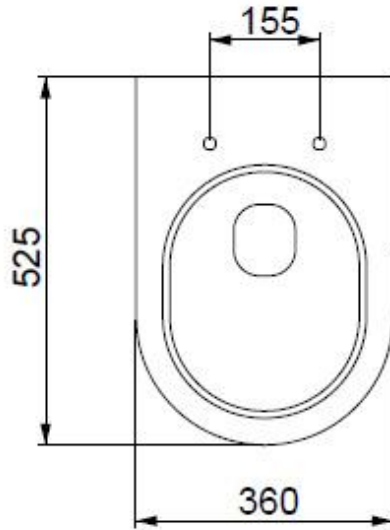

Code: LKWCSO

Vaso Like Smart Clean sospeso

Wc Like Smart Clean wall-hung

Code: LKBISO

Bidet Like sospeso monoforo (senza foro su richiesta)

Bidet Like wall-hung one hole (without hole on request)