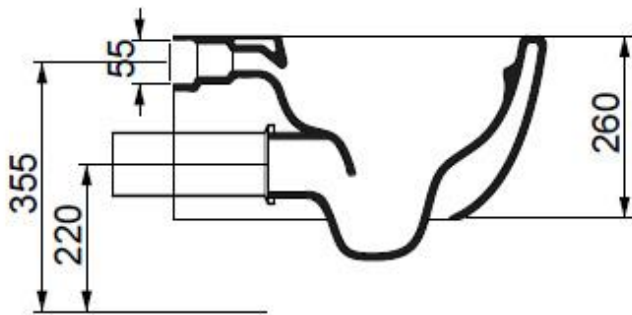

Code: LKWCSO

Vaso Like Smart Clean sospeso

Wc Like Smart Clean wall-hung

Code: LKBISO

Bidet Like sospeso monoforo (senza foro su richiesta)

Bidet Like wall-hung one hole (without hole on request)